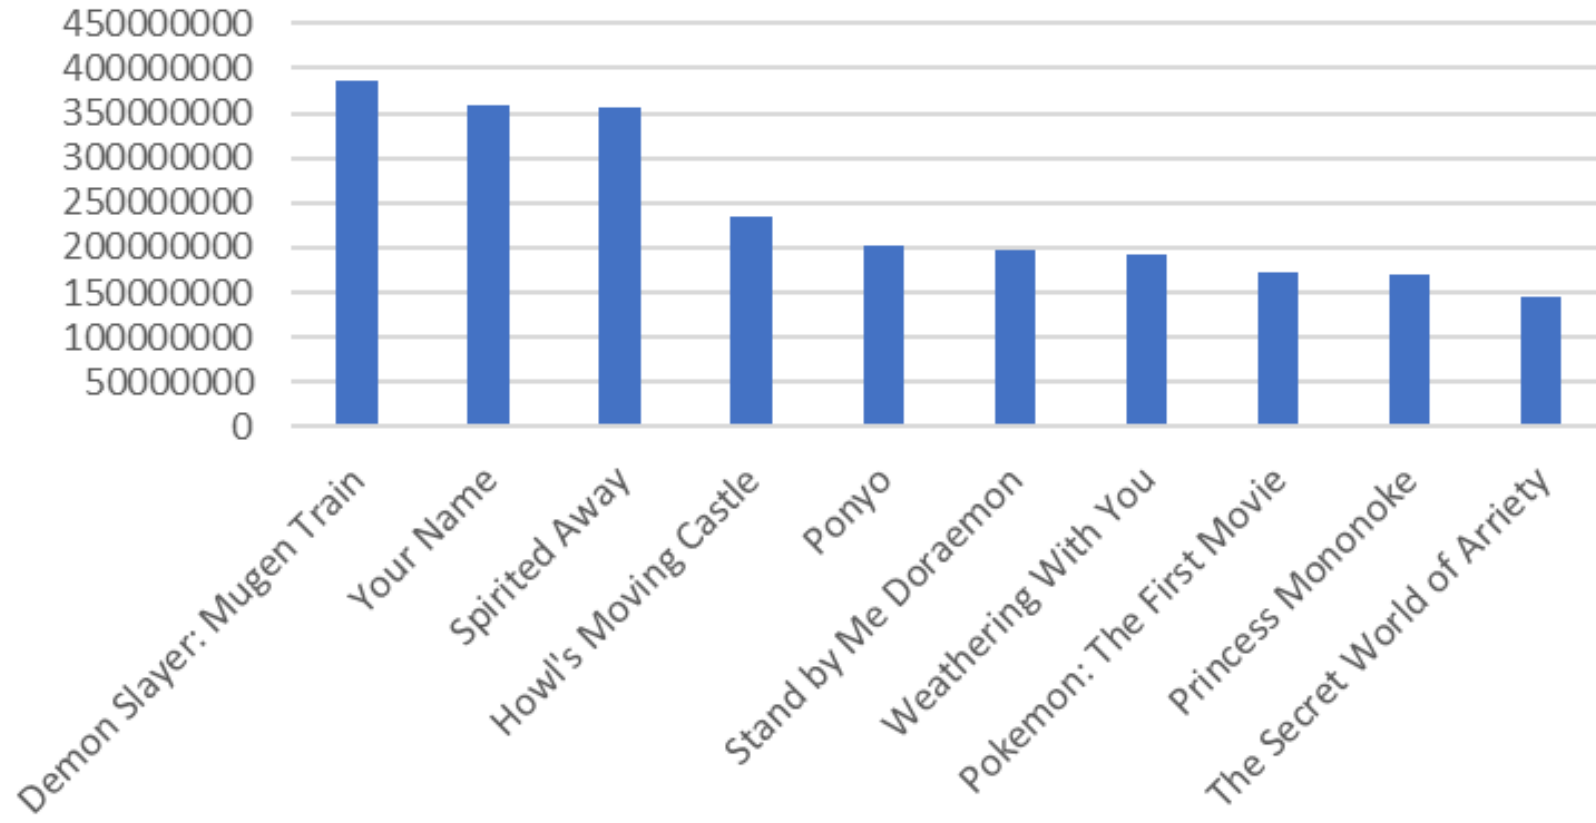

Top 10 Highest-Grossing Anime Films (\$)

By Me

10. The Secret World of Arrietty

\$145,570,827

9. Princess Mononoke

\$169,785,629

8. Pokemon: The First Movie

\$172,744,662

3. Spirited Away

\$355,475,917

2. Your Name

\$358,331,458

1. Demon Slayer: Mugen Train

\$387,504,432

(\$)

The End